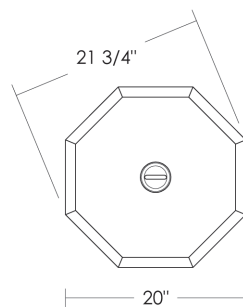

Torpedo Shape
Candelabra Base
4.5w LED x 4 (60w equivalent)

Listed for use in
WET environments

Replacement Glass Panels

\$50ea	Small [8x]	UA5613-S-RG
\$75ea	Large [8x]	UA5613-LRG
\$125	Bottom	UA5613-B-RG

Related Items: Buckingham Lantern

Ø4 1/2" ID

Top view