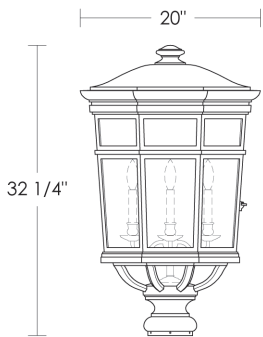

Torpedo Shape
Candelabra Base
4.5w LED x 4 (60w equivalent)

Listed for use in
WET environments

Replacement Glass Panels

\$50ea	Small [8x]	UA5613-S-RG
\$75ea	Large [8x]	UA5613-LRG
\$125	Bottom	UA5613-B-RG

Related Items: Buckingham Lantern

Ø4 1/2" ID

Top view